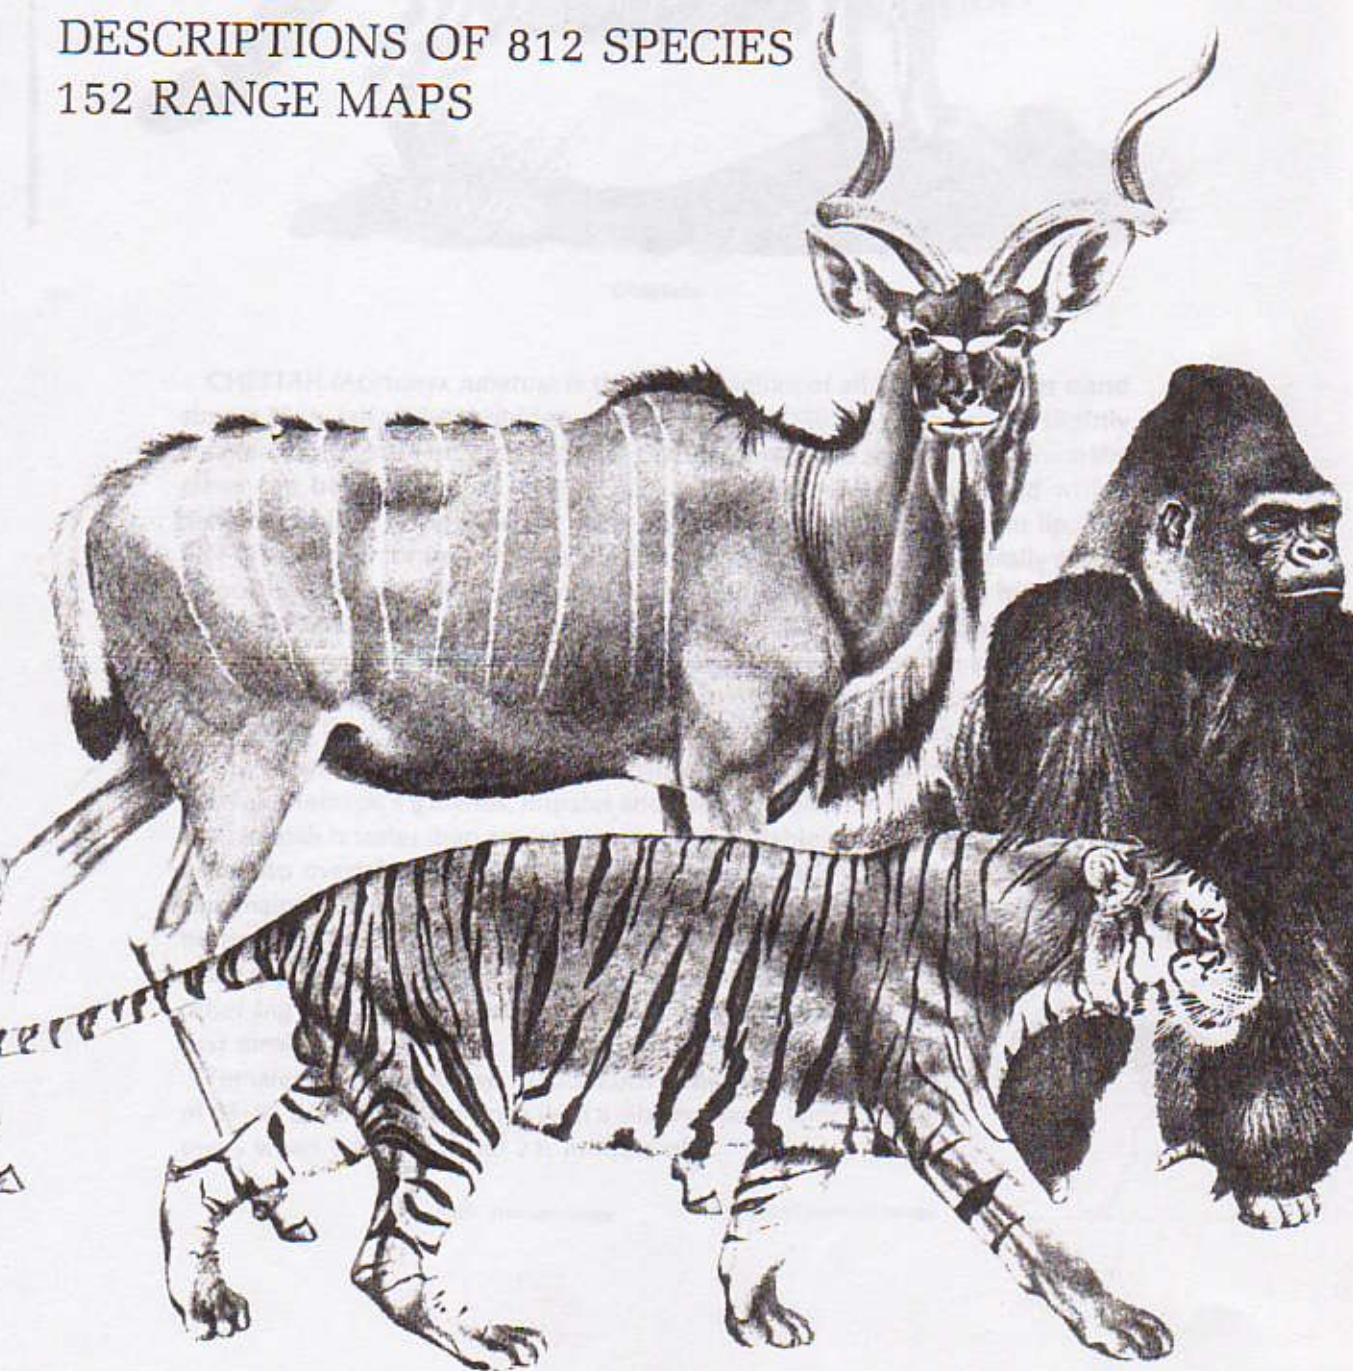

Duplaix N, Simon N. Cheetah. In: World Guide to Mammals. p 195.

Keywords: 1Afr/45Asia/Acinonyx jubatus/cheetah/guide/mammals

Abstract: Short description about cheetahs biology and occurrence in Asia and Africa.

WORLD GUIDE TO MAMMALS

by NICOLE DUPLAIX and NOEL SIMON

275 FULL-COLOR ILLUSTRATIONS by Peter Barrett

DESCRIPTIONS OF 812 SPECIES

152 RANGE MAPS

Cheetahs

CHEETAH (*Acinonyx jubatus*) is the most doglike of all the cats. Males stand almost 30 in. tall at the shoulders and weigh up to 130 lbs.; females are slightly smaller. The legs are exceptionally long, and there are no sheaths into which the claws can be retracted as in other cats. Cheetahs have a small head with a distinctive black stripe from the inner corner of each eye to the upper lip. The hair on the neck forms a crest or short mane. Cheetahs have a generally gentle disposition. They tame easily when young and have been used in hunting.

Females give birth to two to four cubs after a gestation period of 84–95 days. Cubs are born with a silvery mane, which disappears when they are about 2½ months old.

Cheetah, former range

Cheetah, present range